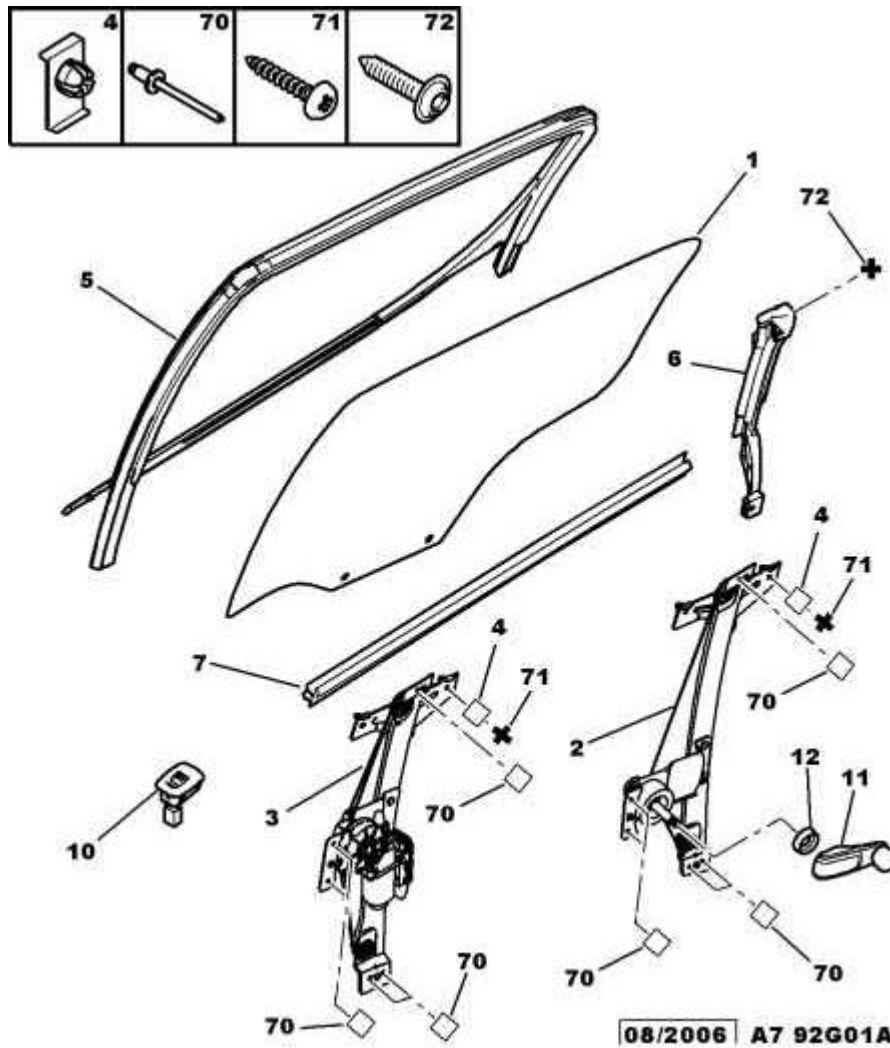

29/10/07 92G01A
REAR HINGED SIDE DOOR GLASS
5 DOOR SALOON

01	9203 GK 9204 K8	01 01	RR DOOR GLASS LEFT <i>- 5 DOOR SALOON</i> RIGHT <i>- 5 DOOR SALOON</i>
02	9223 A3 9224 A7	01 01	WINDOW LIFTER LEFT <i>- 5 DOOR SALOON AND MAN CTRL REAR WINDOW LIFTER</i> RIGHT <i>- 5 DOOR SALOON AND MAN CTRL REAR WINDOW LIFTER</i>
03	9223 A4 9224 A8	01 01	WINDOW LIFTER LEFT <i>- 5 DOOR SALOON AND SEQUENTIAL ELECTRIC REAR WINDOW + LOCKING</i> RIGHT <i>- 5 DOOR SALOON AND SEQUENTIAL ELECTRIC REAR WINDOW + LOCKING</i>
04	9227 41	01	RETAINING CLIP
05	9300 Q4 9300 Q5	01 01	WINDOW CHANNEL RIGHT <i>- 5 DOOR SALOON</i> LEFT <i>- 5 DOOR SALOON</i>
06	9303 P4 9303 P5	01 01	DOOR GUIDE RIGHT <i>- 5 DOOR SALOON</i> LEFT <i>- 5 DOOR SALOON</i>
07	9309 K3 9310 H0	01 01	WINDOW INSIDE LEFT RIGHT
10	6554 QN	02	MIRROR SWITCH <i>- SEQUENTIAL ELECTRIC REAR WINDOW + LOCKING</i>
11	9240 F4 9240 G0	02 02	WINDOW HANDLE HZD - NERO MISTRAL <i>- MAN CTRL REAR WINDOW LIFTER</i> HDB - RIPPLED <i>- MAN CTRL REAR WINDOW LIFTER</i>
12	9241 E8 9241 E7	02 02	ENTRANCE COVER HZD - NERO MISTRAL <i>- MAN CTRL REAR WINDOW LIFTER</i> HDB - RIPPLED <i>- MAN CTRL REAR WINDOW LIFTER</i>
70	6973 05	10	RIVET 4,8 LON 9
71	6924 F7	04	SCREW CBLX DIAM 6-15
72	6924 H2	04	CAPSCREW 6X100-16